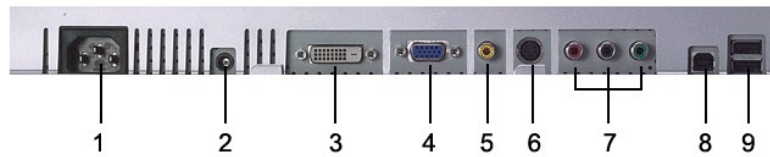

or

- 1 USB
- 2 USB-RS
- 3 Dell™ Soundbar N
- 4 DVI
- 5 VGA
- 6 composite video
- 7 Component Video
- 7 S-Video
- 8 (AC)

RS (Rear Side) Panel Connections

1. Connect the USB cable to the USB port on the back panel of the monitor. 2. Connect the USB cable to the USB port on the back panel of the monitor. 3. Connect the Dell™ Soundbar N to the Soundbar N port on the back panel of the monitor. 4. Connect the DVI cable to the DVI port on the back panel of the monitor. 5. Connect the VGA cable to the VGA port on the back panel of the monitor. 6. Connect the composite video cable to the composite video port on the back panel of the monitor. 7. Connect the Component Video cable to the Component Video port on the back panel of the monitor. 7. Connect the S-Video cable to the S-Video port on the back panel of the monitor. 8. Connect the (AC) power cable to the (AC) power port on the back panel of the monitor.