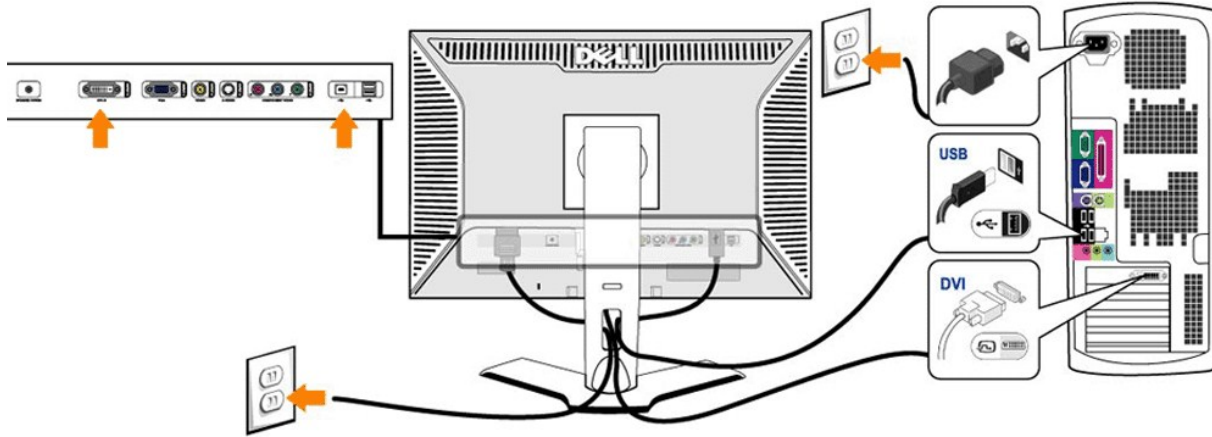

or

- 1 USB
- 2 USB-RS
- 3 Dell™ Soundbar N
- 4 DVI
- 5 VGA
- 6 composite video
- 7 Component Video
- 7 S-Video
- 8 (AC)

RS (Rear Side) Panel Connections

1. Connect the USB cable to the USB port on the back panel of the monitor. 2. Connect the USB cable to the USB port on the back panel of the monitor. 3. Connect the Dell™ Soundbar N to the Soundbar N port on the back panel of the monitor. 4. Connect the DVI cable to the DVI port on the back panel of the monitor. 5. Connect the VGA cable to the VGA port on the back panel of the monitor. 6. Connect the composite video cable to the composite video port on the back panel of the monitor. 7. Connect the Component Video cable to the Component Video port on the back panel of the monitor. 7. Connect the S-Video cable to the S-Video port on the back panel of the monitor. 8. Connect the (AC) power cable to the (AC) power port on the back panel of the monitor.

(. . .) **Input**

. : **Input**

. : **Input**

Input Selection and Power Buttons

.

<p>. "Input" - Power</p> <p>VGA 1. DVI-D 2. S-Video 3. Component video 4. Component video 5.</p> <p>.</p> <div data-bbox="183 919 1055 1092"> </div> <p>.</p> <div data-bbox="183 1165 1055 1249"> </div> <p>.</p> <div data-bbox="235 1312 836 1417"> <p>There is no signal coming from your video source. Press the Input button on your display to switch to another source.</p> </div>	<p></p> <p>Input</p>
<p>.</p> <p>.</p> <div data-bbox="183 1543 1136 1743"> </div>	<p></p> <p>PIP / PBP</p>
<p>.</p>	<p></p> <p>Menu / OSD</p>