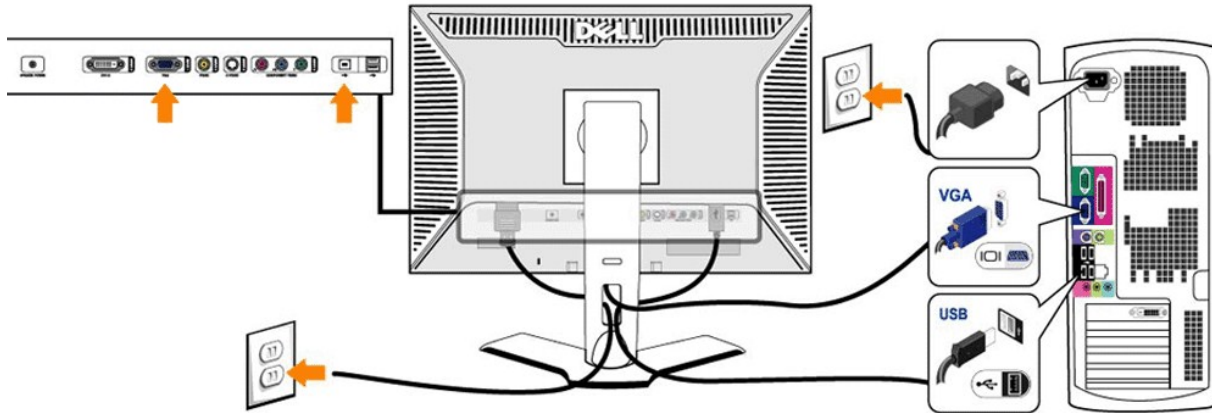

or

- 1 USB
- 2 USB-RS
- 3 Dell™ Soundbar N
- 4 DVI
- 5 VGA
- 6 composite video
- 7 Component Video
- 7 S-Video
- 8 (AC)

RS (Rear Side) Panel Connections

1. Connect the USB cable to the USB port on the back panel of the monitor. 2. Connect the USB cable to the USB port on the back panel of the monitor. 3. Connect the Dell™ Soundbar N to the Soundbar N port on the back panel of the monitor. 4. Connect the DVI cable to the DVI port on the back panel of the monitor. 5. Connect the VGA cable to the VGA port on the back panel of the monitor. 6. Connect the composite video cable to the composite video port on the back panel of the monitor. 7. Connect the Component Video cable to the Component Video port on the back panel of the monitor. 7. Connect the S-Video cable to the S-Video port on the back panel of the monitor. 8. Connect the (AC) power cable to the (AC) power port on the back panel of the monitor.

(. . .) **Input**

. : **Input**

. : **Input**

Input Selection and Power Buttons

.

<p>. "Input" - Power</p> <p>VGA 1. DVI-D 2. S-Video 3. Component video 4. Component video 5.</p> <p>.</p> <div data-bbox="183 919 1055 1092"> </div> <p>.</p> <div data-bbox="183 1165 1055 1249"> </div> <p>.</p> <div data-bbox="235 1312 836 1417"> <p>There is no signal coming from your video source. Press the Input button on your display to switch to another source.</p> </div>	<p></p> <p>Input</p>
<p>.</p> <p>.</p> <div data-bbox="183 1543 1136 1743"> </div>	<p></p> <p>PIP / PBP</p>
<p>.</p>	<p></p> <p>Menu / OSD</p>